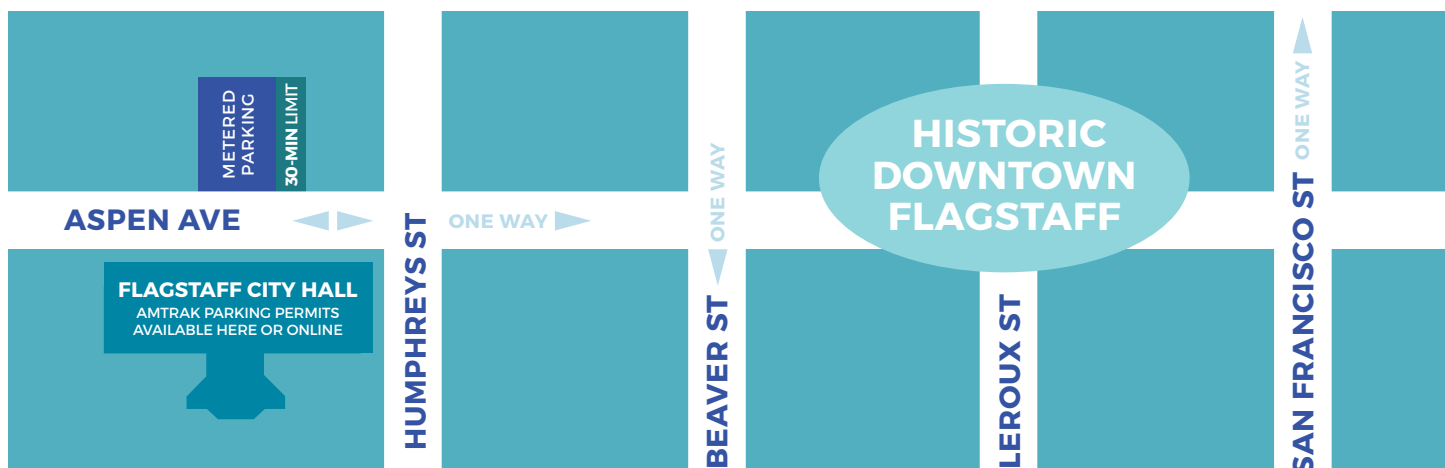

Amtrak Permit Parking

A limited number of parking permits are available to passengers while traveling with Amtrak. For a fee of \$8 per day, Amtrak parking permittees may park overnight in the Phoenix Avenue Parking Lot. For information on how to purchase a permit, visit the Amtrak Ticket Counter.

ADA Accessible Overnight Parking is available in the west parking lot of the Amtrak Station/Flagstaff Visitor Center.